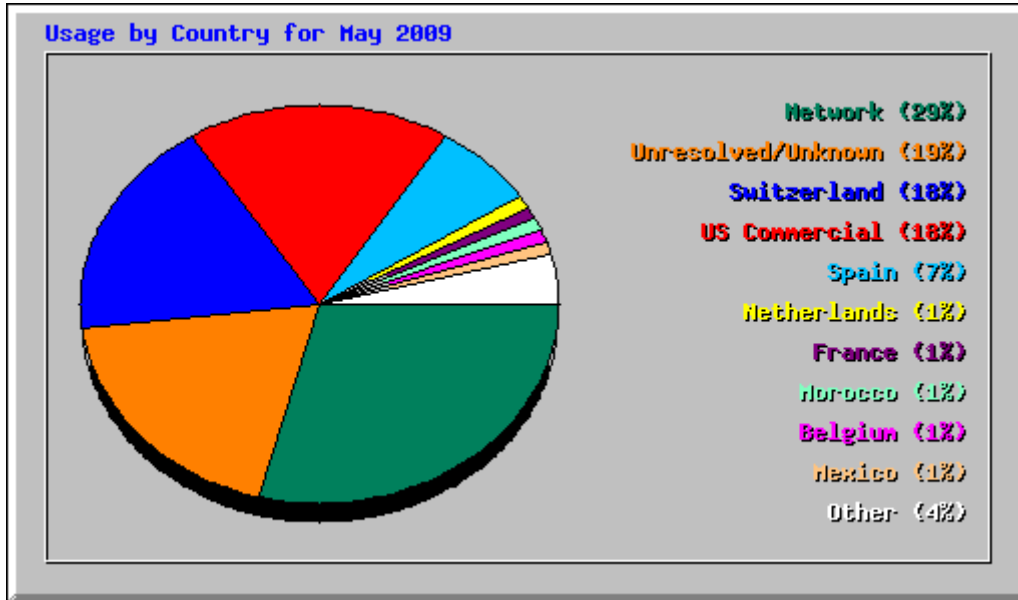

13	1087	1.85%	search.ch V1.4.2 (http://www.search.ch)
14	1069	1.82%	Googlebot-Image/1.0
15	975	1.66%	Mozilla/4.0 (compatible; MSIE 8.0; Windows NT 6.0; Trident/4.
View All User Agents			

Top 60 of 60 Total Countries							
#	Hits		Files		KBytes		Country
1	17110	29.17%	13892	33.27%	732681	37.38%	Network
2	11140	18.99%	9520	22.80%	445343	22.72%	Unresolved/Unknown
3	10666	18.19%	4179	10.01%	104754	5.34%	Switzerland
4	10369	17.68%	7025	16.83%	336836	17.18%	US Commercial
5	4045	6.90%	3422	8.20%	198582	10.13%	Spain
6	758	1.29%	726	1.74%	18487	0.94%	Netherlands
7	638	1.09%	567	1.36%	20745	1.06%	France
8	596	1.02%	490	1.17%	13106	0.67%	Morocco
9	436	0.74%	376	0.90%	7457	0.38%	Belgium
10	424	0.72%	345	0.83%	12394	0.63%	Mexico
11	323	0.55%	309	0.74%	9043	0.46%	Germany
12	228	0.39%	161	0.39%	7027	0.36%	Non-Profit Organization
13	204	0.35%	194	0.46%	4217	0.22%	Poland
14	172	0.29%	140	0.34%	4983	0.25%	Nicaragua
15	140	0.24%	105	0.25%	1530	0.08%	Guatemala
16	103	0.18%	98	0.23%	2301	0.12%	Italy
17	97	0.17%	70	0.17%	1139	0.06%	Russian Federation
18	90	0.15%	84	0.20%	876	0.04%	Ireland
19	72	0.12%	42	0.10%	437	0.02%	Israel
20	70	0.12%	59	0.14%	1209	0.06%	Portugal
21	68	0.12%	66	0.16%	1942	0.10%	Taiwan