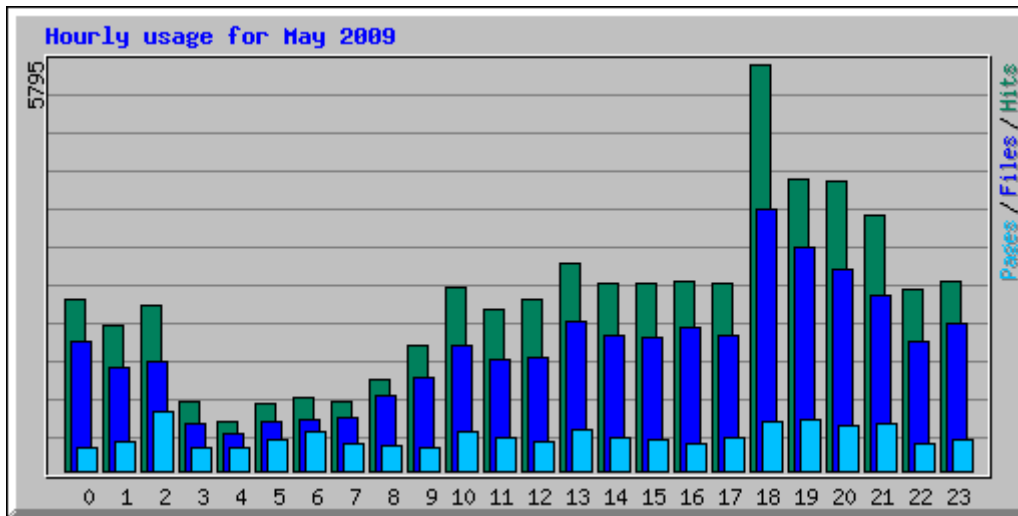

22	1114	1.90%	771	1.85%	247	2.12%	99	2.72%	76	2.86%	23225	1.18%
23	1406	2.40%	1026	2.46%	569	4.88%	118	3.24%	74	2.79%	45791	2.34%
24	975	1.66%	613	1.47%	240	2.06%	84	2.31%	73	2.75%	25424	1.30%
25	1456	2.48%	939	2.25%	286	2.46%	102	2.80%	82	3.09%	30134	1.54%
26	2226	3.80%	1671	4.00%	411	3.53%	136	3.73%	110	4.15%	76309	3.89%
27	5695	9.71%	4308	10.32%	619	5.31%	318	8.73%	311	11.72%	321071	16.38%
28	6391	10.90%	4254	10.19%	846	7.26%	253	6.95%	251	9.46%	225484	11.50%
29	2011	3.43%	1501	3.60%	275	2.36%	119	3.27%	114	4.30%	65279	3.33%
30	1829	3.12%	1359	3.26%	605	5.19%	90	2.47%	78	2.94%	47014	2.40%
31	1545	2.63%	964	2.31%	444	3.81%	93	2.55%	80	3.02%	23725	1.21%

Hourly Statistics for May 2009												
Hour	Hits			Files			Pages			KBytes		
	Avg	Total		Avg	Total		Avg	Total		Avg	Total	
0	78	2443	4.17%	59	1833	4.39%	10	331	2.84%	3002	93055	4.75%
1	67	2083	3.55%	47	1477	3.54%	13	421	3.61%	2229	69094	3.53%
2	76	2360	4.02%	50	1559	3.73%	27	844	7.25%	1734	53762	2.74%
3	32	995	1.70%	21	680	1.63%	10	339	2.91%	772	23917	1.22%
4	22	698	1.19%	16	517	1.24%	10	315	2.70%	605	18753	0.96%
5	30	953	1.62%	22	711	1.70%	14	451	3.87%	784	24299	1.24%
6	33	1035	1.76%	23	738	1.77%	18	570	4.89%	830	25726	1.31%
7	32	992	1.69%	24	761	1.82%	12	378	3.25%	1241	38472	1.96%
8	42	1310	2.23%	34	1061	2.54%	11	347	2.98%	2212	68563	3.50%
9	57	1793	3.06%	42	1332	3.19%	10	317	2.72%	2543	78838	4.02%
10	84	2611	4.45%	57	1778	4.26%	18	559	4.80%	2991	92714	4.73%
11	73	2290	3.90%	50	1578	3.78%	15	468	4.02%	2097	65013	3.32%
12	78	2428	4.14%	51	1611	3.86%	13	412	3.54%	2388	74035	3.78%
13	94	2944	5.02%	69	2141	5.13%	18	575	4.94%	3658	113401	5.79%
14	85	2664	4.54%	62	1929	4.62%	15	466	4.00%	2740	84927	4.33%
15	86	2669	4.55%	60	1888	4.52%	14	455	3.91%	3245	100602	5.13%